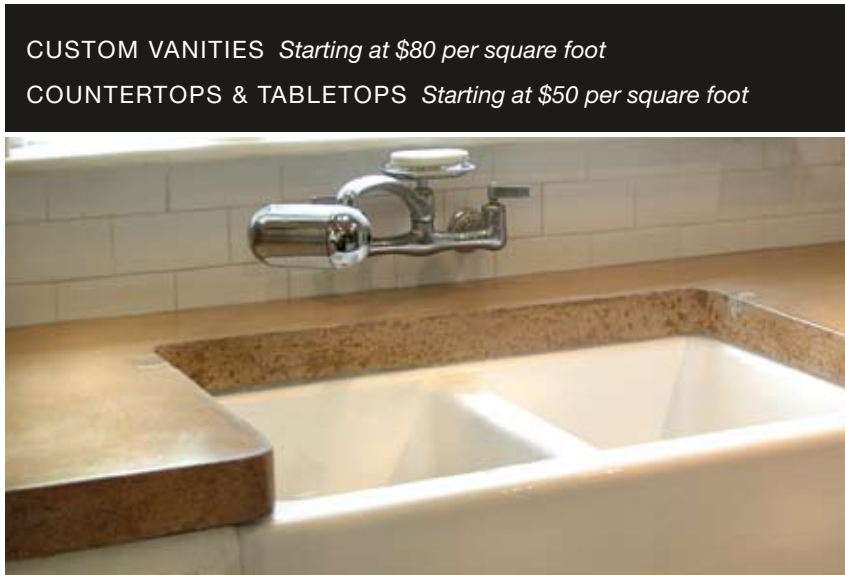

custom concrete design for your modern lifestyle

[CIF]

CONCRETE INTERIOR FORMS

CUSTOM VANITIES *Starting at \$80 per square foot*
COUNTERTOPS & TABLETOPS *Starting at \$50 per square foot*

UNLIMITED PALETTE

The flexible medium of concrete offers unlimited color control. Use muted earth tones, flaming reds or icy blues to enhance your interior design theme.

UNLIMITED POSSIBILITIES

Backsplashes, integrated drainboards, tile, decorative stone, inlays and sinks of any material and shape can be incorporated in your concrete design. Let us bring your boldest imaginings into reality.

Swatches above represent only a small sample of unlimited color palette

UNLIMITED POTENTIAL

Specializing in countertops and custom sinks, CIF uses the fluid medium of concrete to meet all your interior design ambitions. From detailed metal and stone inlays to surprising textural appearances, discover for yourself the unlimited potential of this amazing material.